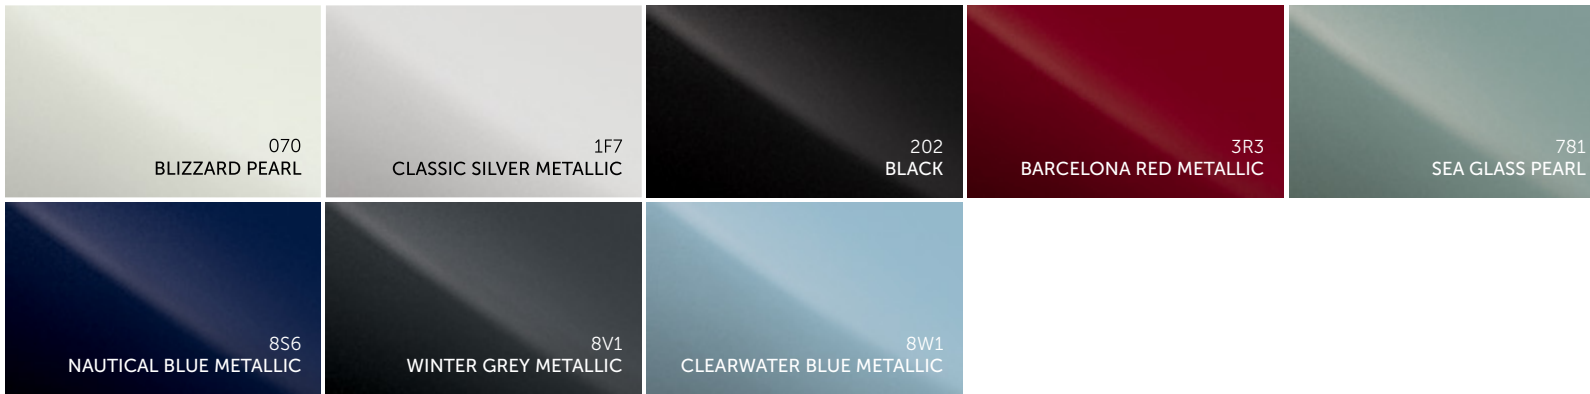

Colours

EXTERIOR COLOUR OPTIONS

INTERIOR COLOUR OPTIONS

	PRIUS	PRIUS PLUG-IN
BLIZZARD PEARL	DARK GREY Fabric or SofTex® or Leather	DARK GREY Fabric or SofTex®
CLASSIC SILVER METALLIC	DARK GREY Fabric or SofTex® or Leather	DARK GREY Fabric or SofTex®
BLACK	DARK GREY Fabric or SofTex® or Leather	–
BARCELONA RED METALLIC	BISQUE Fabric or SofTex® or Leather	–
SEA GLASS PEARL	DARK GREY Fabric or SofTex® or Leather	DARK GREY Fabric or SofTex®
NAUTICAL BLUE METALLIC	DARK GREY Fabric or SofTex® or Leather	–
WINTER GREY METALLIC	DARK GREY Fabric or SofTex® or Leather	DARK GREY Fabric or SofTex®
CLEARWATER BLUE METALLIC	–	DARK GREY Fabric or SofTex®