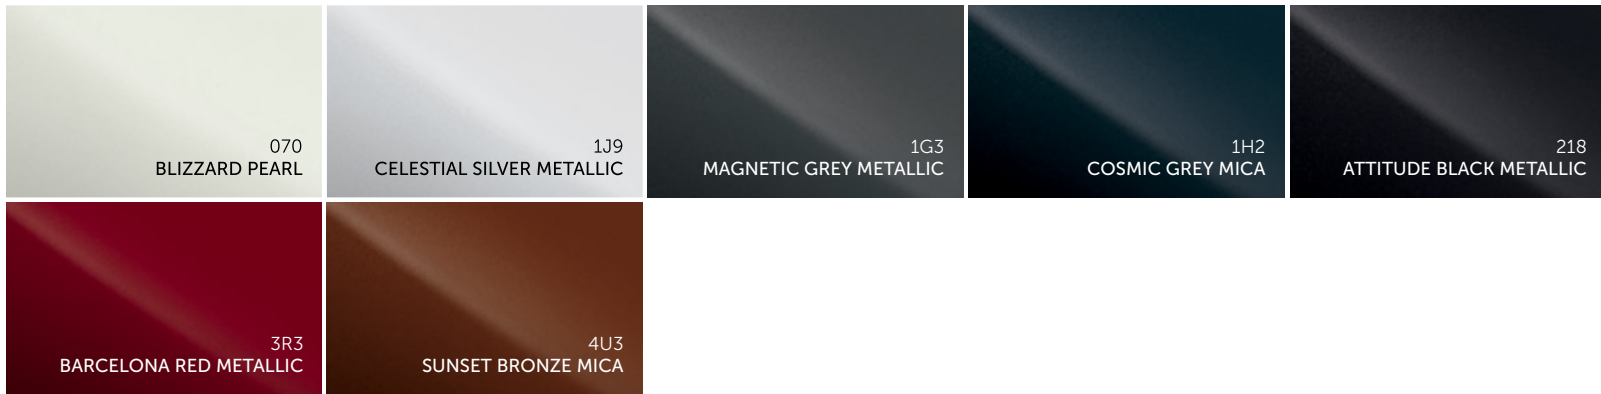

Block Heater
 Bodyside Mouldings
 Cargo Liner
 Hood Deflector

Paint Protection Film
 Remote Engine Starter
 Roof Rack
 Towing Hitch

Colours

EXTERIOR COLOUR OPTIONS

INTERIOR COLOUR OPTIONS

	VENZA	AWD	V6	V6 AWD
BLIZZARD PEARL	BLACK Fabric or Leather or IVORY Leather	BLACK Fabric or Leather or IVORY Leather	BLACK Fabric	BLACK Fabric or Leather or IVORY Leather
CELESTIAL SILVER METALLIC	BLACK Fabric or Leather	BLACK Fabric or Leather	BLACK Fabric	BLACK Fabric or Leather
MAGNETIC GREY METALLIC	BLACK Fabric or Leather or LIGHT GREY Leather	BLACK Fabric or Leather or LIGHT GREY Leather	BLACK Fabric	BLACK Fabric or Leather or LIGHT GREY Leather
COSMIC GREY MICA	BLACK Fabric or Leather	BLACK Fabric or Leather	BLACK Fabric	BLACK Fabric or Leather
ATTITUDE BLACK METALLIC	BLACK Fabric or Leather or IVORY Leather	BLACK Fabric or Leather or IVORY Leather	BLACK Fabric	BLACK Fabric or Leather or IVORY Leather
BARCELONA RED METALLIC	BLACK Fabric or Leather	BLACK Fabric or Leather	BLACK Fabric	BLACK Fabric or Leather
SUNSET BRONZE MICA	BLACK Fabric or Leather	BLACK Fabric or Leather	BLACK Fabric	BLACK Fabric or Leather