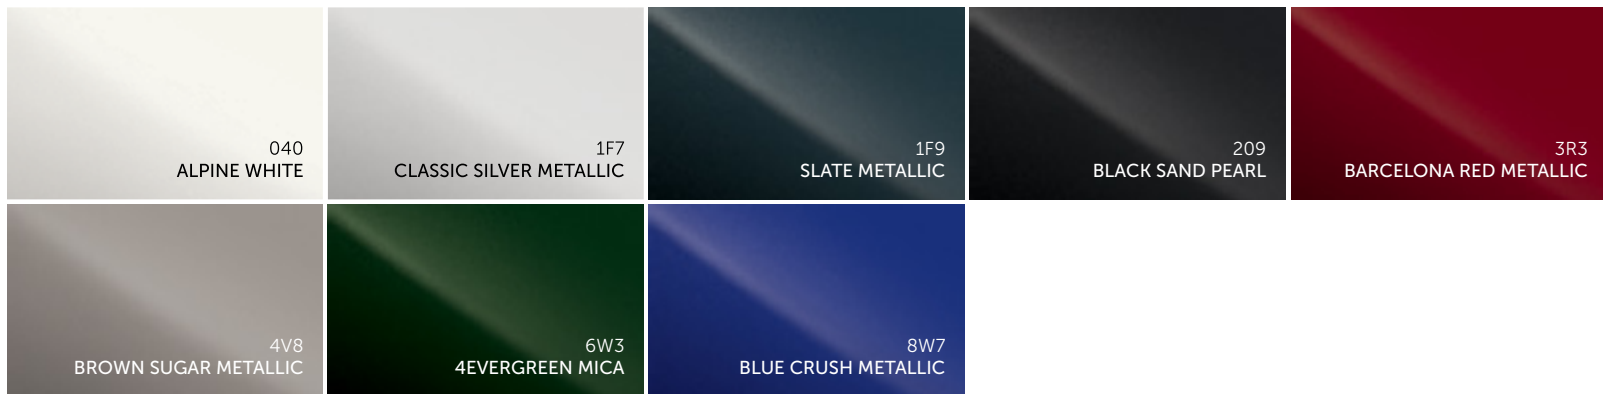

Colours

EXTERIOR COLOUR OPTIONS

INTERIOR COLOUR OPTIONS

	CE	LE	S	LE ECO
ALPINE WHITE	LIGHT GREY Fabric	GREY Fabric	BLACK Sport Fabric or SofTex®	GREY Fabric or BLACK SofTex®
CLASSIC SILVER METALLIC	LIGHT GREY Fabric	GREY Fabric	BLACK Sport Fabric or SofTex®	–
SLATE METALLIC	LIGHT GREY Fabric	GREY Fabric	BLACK Sport Fabric or AMBER/BLACK Sport Fabric or BLACK SofTex®	GREY Fabric or BLACK SofTex®
BLACK SAND PEARL	LIGHT GREY Fabric	GREY Fabric	BLACK Sport Fabric or AMBER/BLACK Sport Fabric or BLACK SofTex®	–
BARCELONA RED METALLIC	–	GREY Fabric	BLACK Sport Fabric or SofTex®	–
BROWN SUGAR METALLIC	–	IVORY Fabric	–	IVORY Fabric or BLACK SofTex®
4EVERGREEN MICA	–	IVORY Fabric	–	IVORY Fabric or BLACK SofTex®
BLUE CRUSH METALLIC	–	–	STEEL BLUE/BLACK Sport Fabric or BLACK SofTex®	–