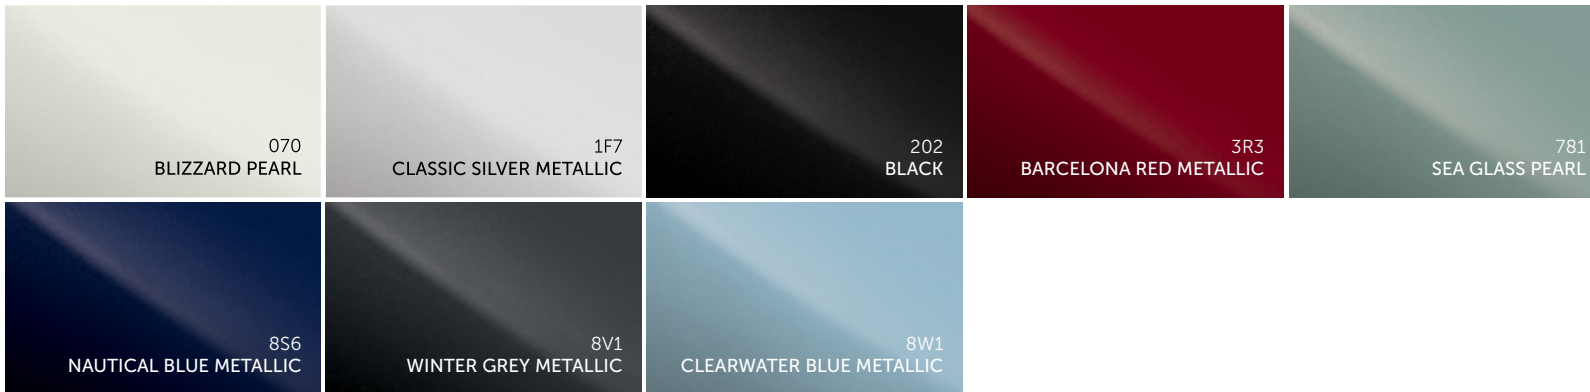

Colours

EXTERIOR COLOUR OPTIONS

INTERIOR COLOUR OPTIONS

	PRIUS	PRIUS PLUG-IN
BLIZZARD PEARL	DARK GREY Fabric or SofTex® or Leather	DARK GREY Fabric or SofTex®
CLASSIC SILVER METALLIC	DARK GREY Fabric or SofTex® or Leather	DARK GREY Fabric or SofTex®
BLACK	DARK GREY Fabric or SofTex® or Leather	–
BARCELONA RED METALLIC	BISQUE Fabric or SofTex® or Leather	–
SEA GLASS PEARL	DARK GREY Fabric or SofTex® or Leather	DARK GREY Fabric or SofTex®
NAUTICAL BLUE METALLIC	DARK GREY Fabric or SofTex® or Leather	–
WINTER GREY METALLIC	DARK GREY Fabric or SofTex® or Leather	DARK GREY Fabric or SofTex®
CLEARWATER BLUE METALLIC	–	DARK GREY Fabric or SofTex®