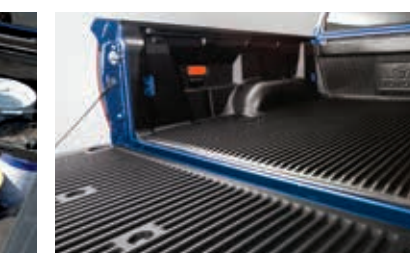

Tundra 4x2 Specifications (cont'd)

DIMENSIONS	mm (in.)		
		Regular Cab	Double Cab
Length	5815 (228.9)	●	●
Width	2030 (79.9)	●	●
Height (Unloaded)	1930 (76.0)	–	●
	1925 (75.8)	●	–
Cargo Bed Length	2000 (78.7)	–	●
	2480 (97.6)	–	–
Cargo Bed Width	1270 (50.0) Between Wheel Wells	●	●
Cargo Bed Depth	564 (22.2)	●	●
Wheelbase	3700 (145.7)	●	●
Track	Front: 1725 (67.9)	●	●
	Rear: 1725 (67.9)	●	●
Headroom	Front: 1009 (39.7)	●	●
	Rear: 982 (38.7)	–	●
Legroom	Front: 1079 (42.5)	●	●
	Rear: 882 (34.7)	–	●
Shoulder Room	Front: 1694 (66.7)	●	–
	Front: 1670 (65.7)	–	●
	Rear: 1664 (65.5)	–	●
Turning Circle	m (ft.)		
	13.4 (44.0)	●	●
Ground Clearance	265 (10.4)	●	●
Approach Angle (degrees)	26	●	●
Departure Angle (degrees)	16	●	–
	21	–	●

WEIGHT & CAPACITIES			
		Regular Cab	Double Cab
Curb Weight	kg (lb)		
	2230 (4916)	●	–
	2310 (5093)	–	●
Seating Capacity		●	–
	3	●	–
	5	–	○
	6	–	●
Payload¹⁰	kg (lb)		
	855 (1895)	●	–
	635 (1410)	–	●
Fuel Capacity	litres (imperial gallon)		
	144 (31.6)	●	–
	100 (22.0)	–	●
Towing Capacity	kg (lb)		
	4760 (10500)	●	–
	3080 (6800)	–	●

FUEL CONSUMPTION RATING²			
City/Highway/Combined	L/100 km	mpg (imperial gallon)	
	15.9/12.3/14.3	18/23/20	– ●
	17.3/13.0/15.4	16/22/18	● –

Genuine Accessories

Personalize your Tundra to enhance both its appearance and performance. Many of Toyota's Genuine Accessories can be residualized or advanced through Toyota Financial Services when purchased at the same time as your new vehicle, and yes, they are all backed by a Toyota Warranty. For a complete list of vehicle-specific accessories, visit accessories.toyota.ca or your local Dealer.

INTERIOR

Bongiovi Acoustics DPS
Door Sill Protectors

EXTERIOR

Exhaust Tip
Hood Deflector
Paint Protection Film
Plug-In Block Heater
Running Boards
Security System
Side Step Bars 4" Oval
Side Step Bars 5" Chrome
Spare Tire Lock
Towing Accessories
Towing Mirrors